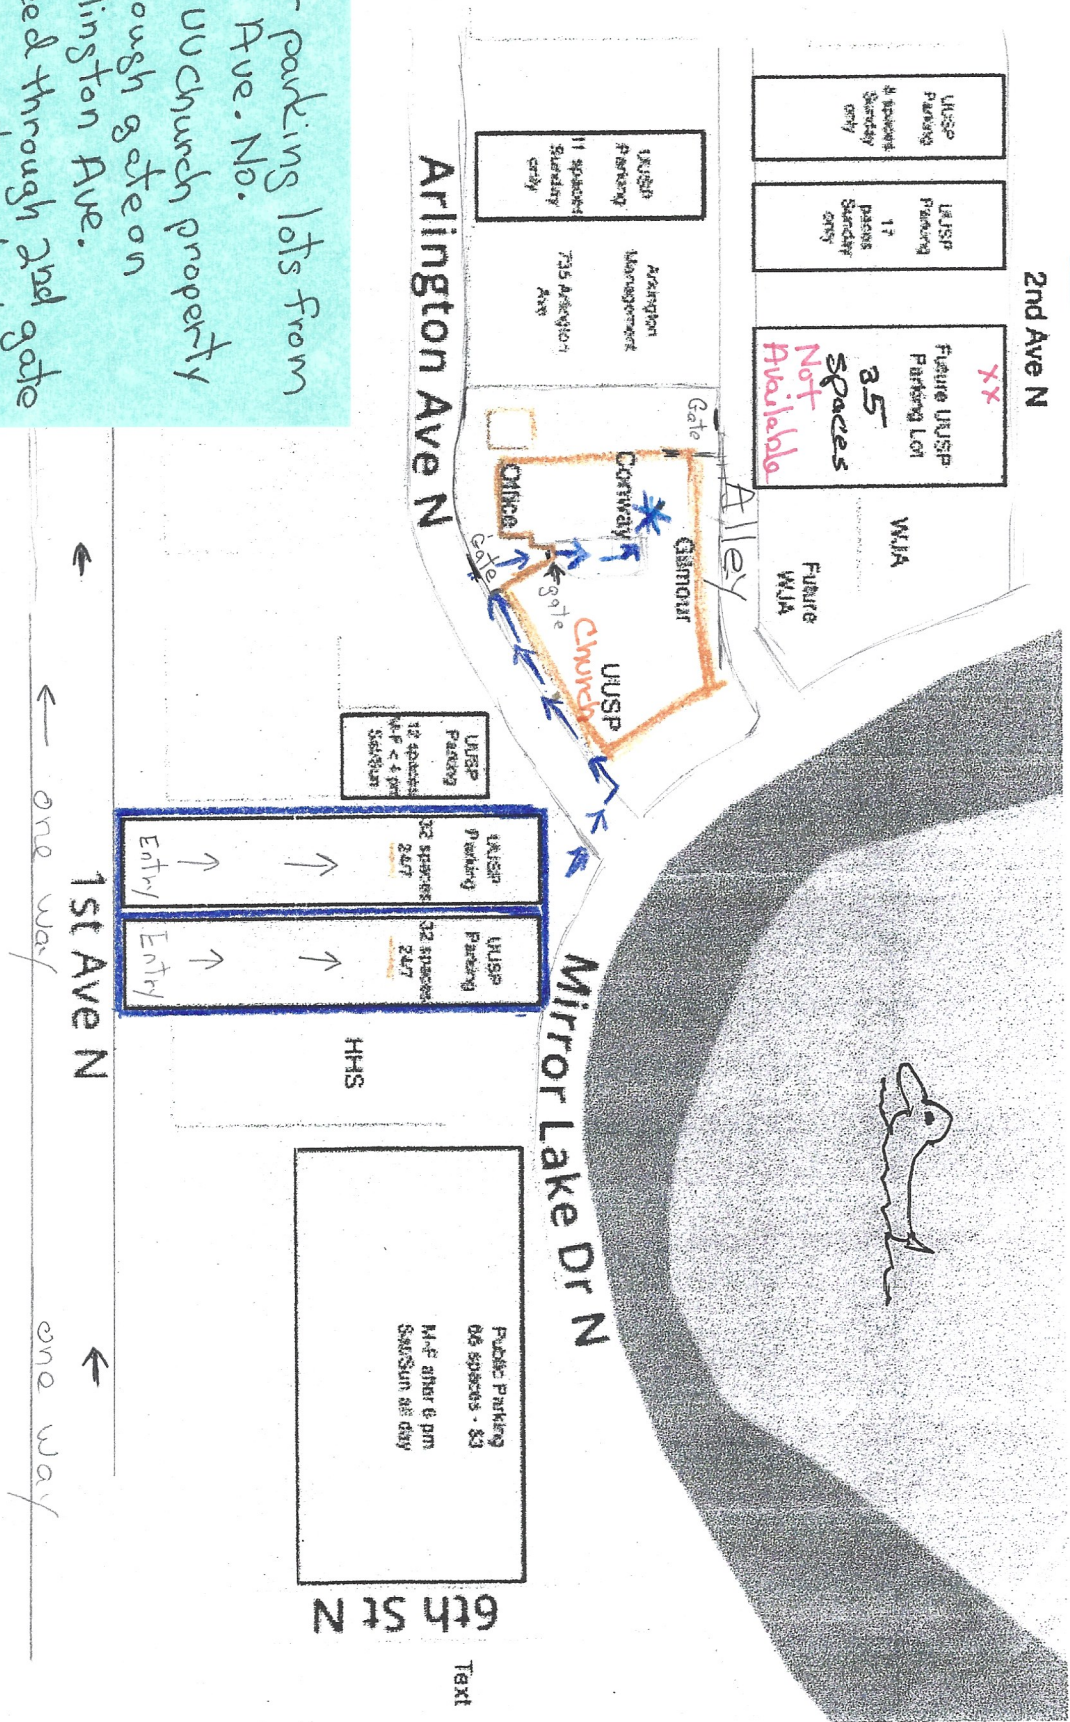

UUSP Parking

Parking update for ReFashion Renegades

- Enter parking lots from 1st Ave. No.
- Enter UChurch property through gate on Arlington Ave.
- Proceed through 2nd gate into courtyard, then through 2nd set of glass doors on left into our meeting area

Text